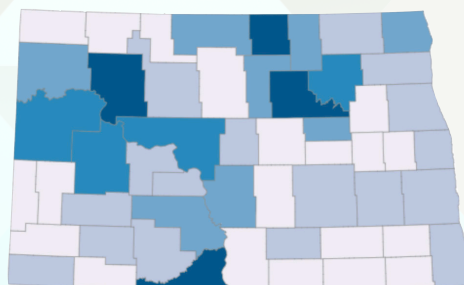

### NORTH DAKOTA SNAPSHOT

North Dakota's population hit a record high of 779,094 residents on April 1, 2020, and the state had the fourth-highest growth rate in the nation by percentage, growing by 15.8% from 2010 to 2020. The state is projected to receive over \$2 billion more in federal funding during this coming decade, using an estimate of \$19,100 per person, per year. North Dakota also turned over the first digit in its population – rolling over from a “6” to a “7” – for the first time in 100 years.

2020 AI/AN  
PERCENT INCREASE

29.7%

AI/AN % OF TOTAL  
N. DAKOTA POPULATION

7.2%

AI/AN % OF BURLEIGH  
COUNTY POPULATION

(% AI/AN INCREASE FROM 2010)

6.2% (+49.1)

2020 N. DAKOTA AI/AN  
POPULATION

55,777

POPULATION MAP OF AI/AN  
IN N. DAKOTA COUNTIES

Percentage of total  
population

- 20.0 or more
- 10.0 to 19.9
- 5.0 to 9.9
- 2.5 to 4.9
- Less than 2.5